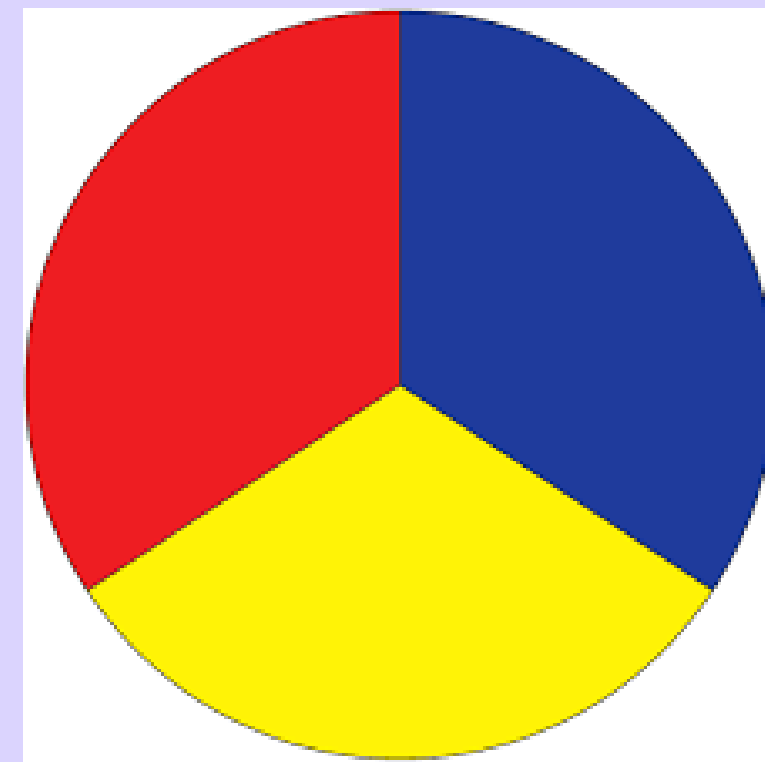

Erasmus+

Deep European CulTour

Artistic minidictionary

Romanian- English

ITALY NOTO- MARCH 2023

TOOLS

pensulă- brush

paletă - palette for painting

ton-tone

hașurare- shading

stropire - splash

turnare- pouring

puctul- point

suflat- blowing

Plastic language elements

culoare- color

nonculoare- non-color

culori principale- primary colors

culori binare-binary colors

culori calde- warm colors
culori reci - cold colors

pictor- painter

pictură- the painting

artă- art

ROMANIAN TEAM