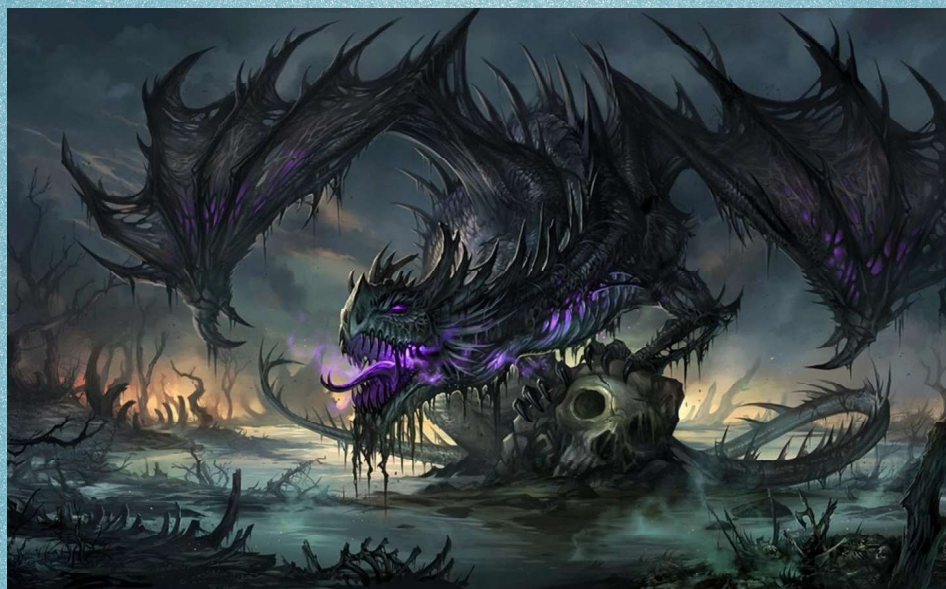

Romanian Mithology

ZMEUL

Cofinanțat prin
programul Erasmus+
al Uniunii Europene

The Zmeu is a fantastic creature of Romanian folklore and Romanian mythology. Sometimes compared to other fantastic creatures, such as the balaur or the vârcolac, the zmeu is nevertheless distinct, because it usually has clear anthropomorphic traits: it is humanoid and has legs, arms, the ability to create and use artifacts such as weapons, and has the desire to marry young girls. In some stories, Zmeu appears in the sky and spits fire. In other stories, it has a magical precious stone on its head that shines like the sun. It likes beautiful young girls, whom it kidnaps, usually for the purpose of marrying them. It is almost always defeated by a daring prince or knight-errant. Its natural form is that of a dragon or balaur.